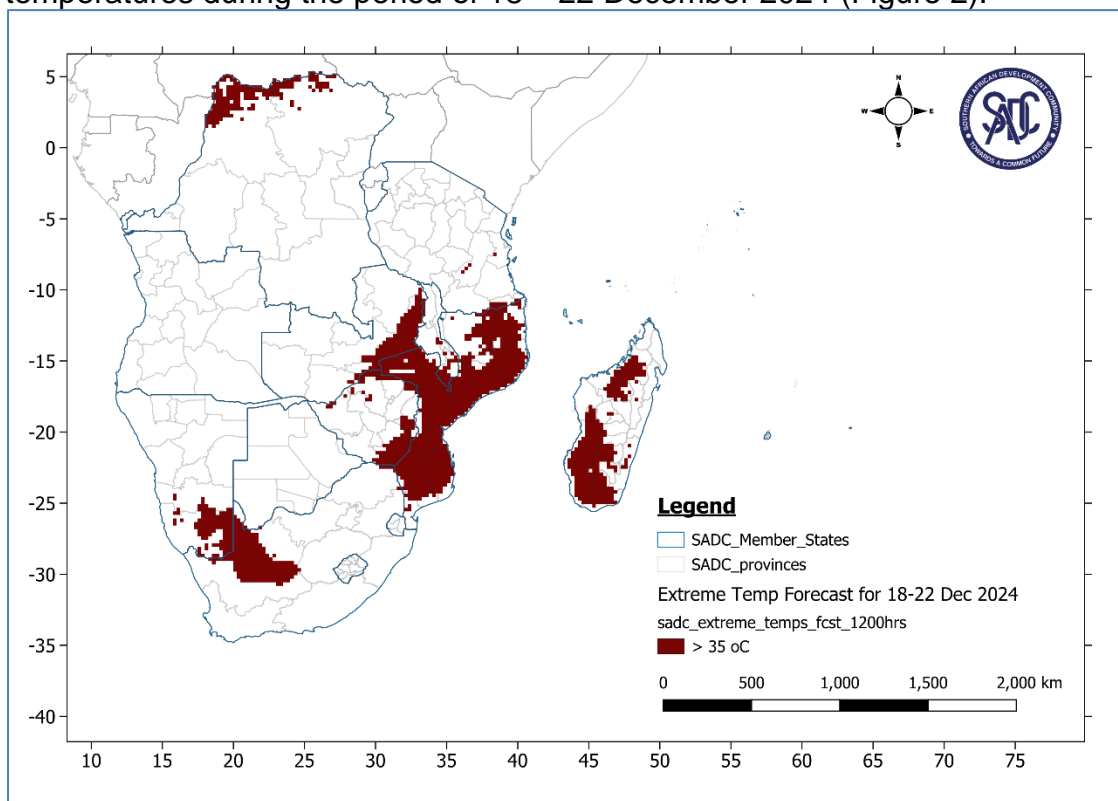

Higher temperatures above 35°C are expected to be recorded over eastern parts of SADC (Figure 1) and these temperatures are expected to exceed the 90th percentile over a period extending beyond three (3) consecutive days, thus meeting the criteria for a heatwave in these parts of the region. These extreme temperatures are expected to persist as from 18 to 22 December 2024.

Figure 1: High temperature forecast for the period 18– 22 December 2024 (Source: [SADC-CSC-WRF Model](#))

ADVISORY AREAS

Parts of the SADC region that will experience consecutive extreme temperatures beyond a 3-day period include, northern DRC, southern Namibia, eastern Zambia, southern Malawi, southeastern Zimbabwe, most of Mozambique, northwestern parts of South Africa, and most of Madagascar have a likelihood to experience extreme temperatures during the period of 18 – 22 December 2024 (Figure 2).

Figure 2: Extremely high temperature forecasted for 18 – 22 December 2024 (Source: [SADC-CSC-WRF Model](#))

RECOMMENDED ACTION

National Meteorological and Hydrological Services are urged to closely monitor these events and update relevant institutions such as Disaster Risk Management Agencies at Member States level and SADC SHOC to support preparedness and actions taken to protect lives and property.