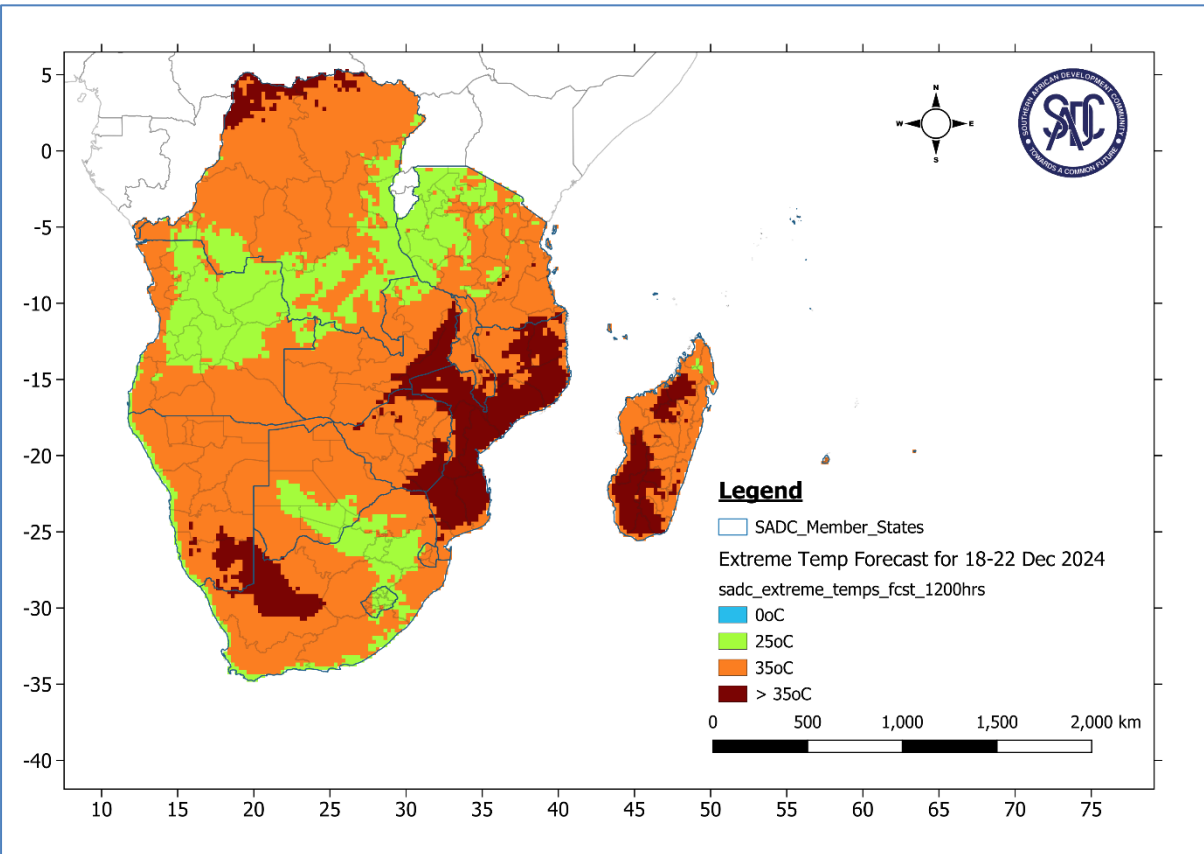

SADC CLIMATE SERVICES CENTRE EXTREME TEMPERATURE (HEATWAVES) ADVISORY

Issue Number: 02 of 2024/25 Season Release Date: 18/12/2024

HEADLINE: Temperatures exceeding the 90th percentile are forecasted over most eastern parts of the SADC region, persisting over the next coming 5-days

Higher temperatures above 35°C are expected to be recorded over eastern parts of SADC (Figure 1) and these temperatures are expected to exceed the 90th percentile over a period extending beyond three (3) consecutive days, thus meeting the criteria for a heatwave in these parts of the region. These extreme temperatures are expected to persist as from 18 to 22 December 2024.

Figure 1: High temperature forecast for the period 18– 22 December 2024 (Source: [SADC-CSC-WRF Model](#))

ADVISORY AREAS

Parts of the SADC region that will experience consecutive extreme temperatures beyond a 3-day period include, northern DRC, southern Namibia, eastern Zambia, southern Malawi, southeastern Zimbabwe, most of Mozambique, northwestern parts of South Africa, and most of Madagascar have a likelihood to experience extreme temperatures during the period of 18 – 22 December 2024 (Figure 2).

Figure 2: Extremely high temperature forecasted for 18 – 22 December 2024 (Source: [SADC-CSC-WRF Model](#))

RECOMMENDED ACTION

National Meteorological and Hydrological Services are urged to closely monitor these events and update relevant institutions such as Disaster Risk Management Agencies at Member States level and SADC SHOC to support preparedness and actions taken to protect lives and property.